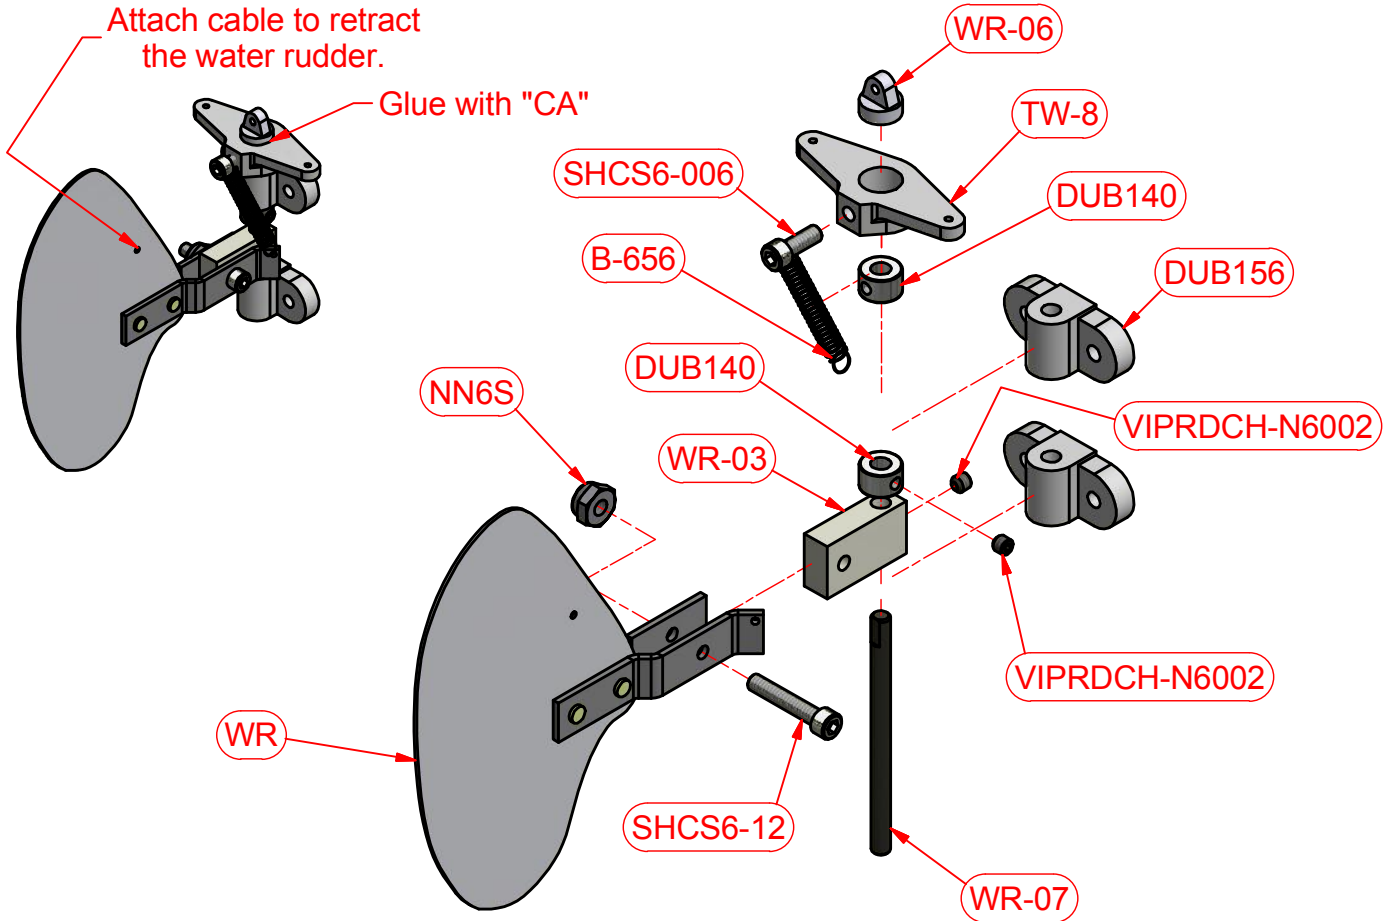

WATER RUDDER

Liste de matériel (Pour 1 assemblage)

# Pièces	Description	Qté
B-656	Spring	1
DUB140	Wheel collar Ø5/32"	2
DUB156	Du-bro nose gear block	2
NN6S	6-32 Nylock Nut (SS)	1
SHCS6-006	SHCS 6-32 x 3/8" lg. (SS)	1
SHCS6-12	SHCS 6/32 x 3/4" lg. (SS)	1
TW-8	Double steering arm	1
VIPRDCH-N6002	Set Screw 6-32 NC x 1/8" lg.	2
WR	Water Rudder	1
WR-03	Aluminium Pivot	1
WR-06	Cable Eye	1
WR-07	Music Wire Ø5/32" x 2 1/4" lg.	1

Included with the wheel collar