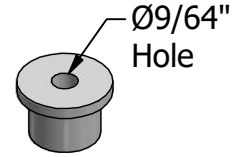

Pilatus PC-6 Porter (120") Tail Wheel Listing

☐ #PC6-120-TW-02
Support (1x)

☐ DUB598 Wheel Collar Ø5/32" (2x)

☐ ERDN4 Nut 4-40 (2x)

☐ FWF6 Washer Large #6 (4x)

☐ SBS0604 Button Head Screw 6-32 x 1/4" (SS) (6x)

☐ SHCS4-10 Socket Head Cap Screw 4-40 x 5/8" lg. (2x)

☐ SHCS6-08 Socket Head Cap Screw 6-32 x 1/2" lg. (2x)

☐ SHCS6-12 Socket Head Cap Screw 6-32 x 3/4" lg. (1x)