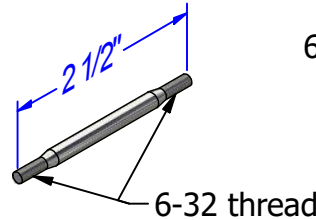

☐ #PC6-120-TW-03
Oleo Cap (1x)

☐ #PC6-120-TW-04
Support bushing (1x)

☐ #PC6-120-TW-10
Oleo Strut (1x)